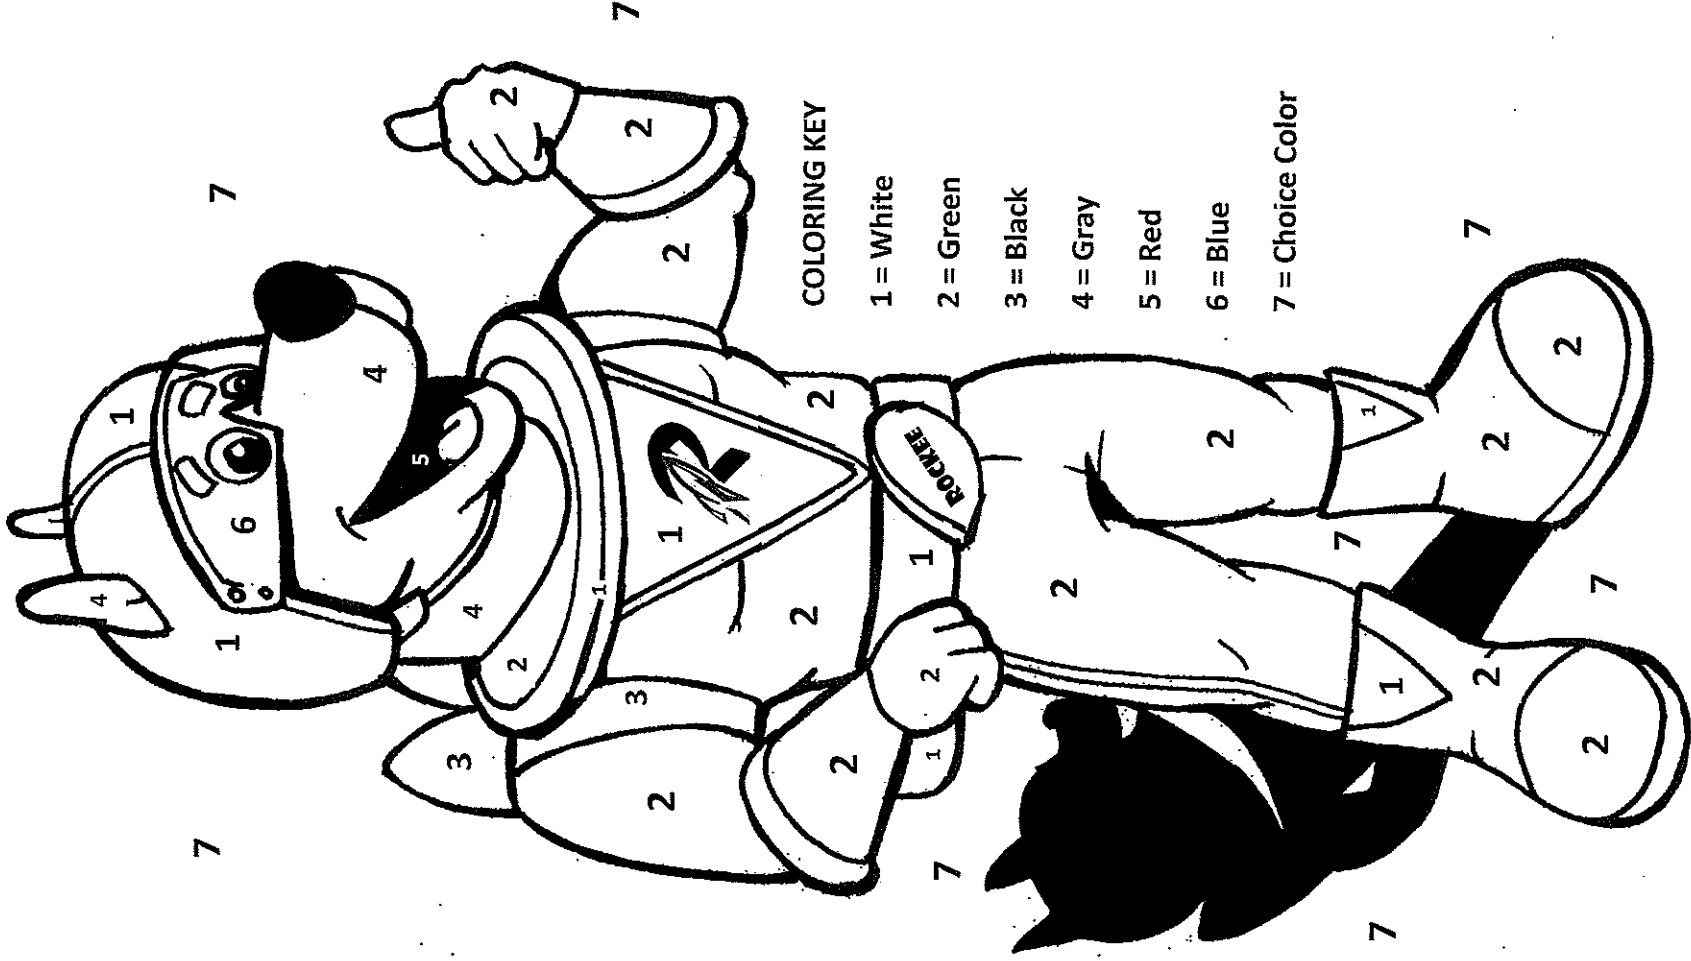

# “ROCKEE”

Our Rockford Rocket Mascot